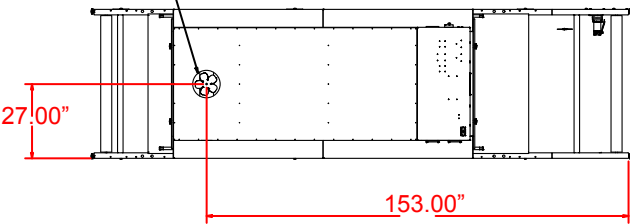

Ultra Sierra

X Series 2

240V, 76A, 1Ø, 4 line
208V, 44A, 3Ø, 4 line

US2X-4811

10" EXHAUST DUCT

US2X-4815

10" EXHAUST DUCT

208V, 66A, 3Ø, 4 line