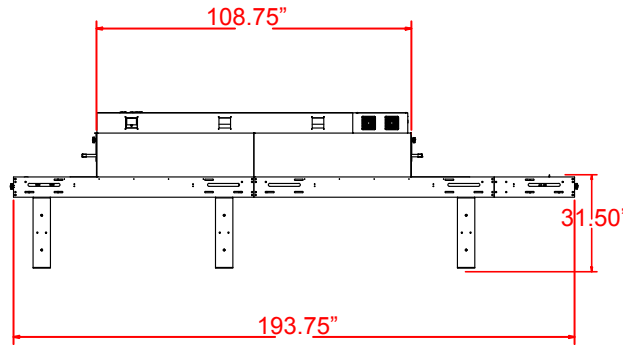

Ultra Sierra

X Series 2

240V, 76A, 1Ø, 4 line
208V, 44A, 3Ø, 4 line

US2X-4811

10" EXHAUST DUCT

US2X-4815

10" EXHAUST DUCT

208V, 66A, 3Ø, 4 line

US2X-6015

10" EXHAUST DUCT

208V, 82A, 3Ø, 4 line