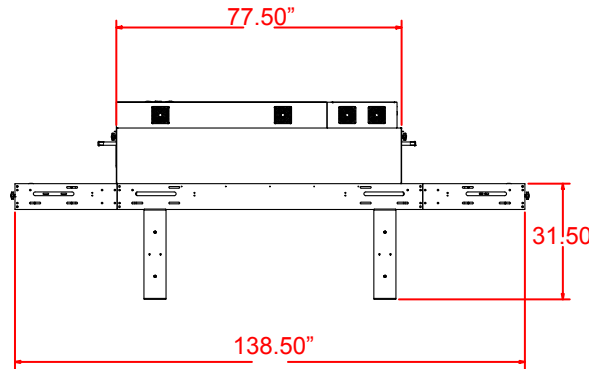

US2X-3611

10" EXHAUST DUCT