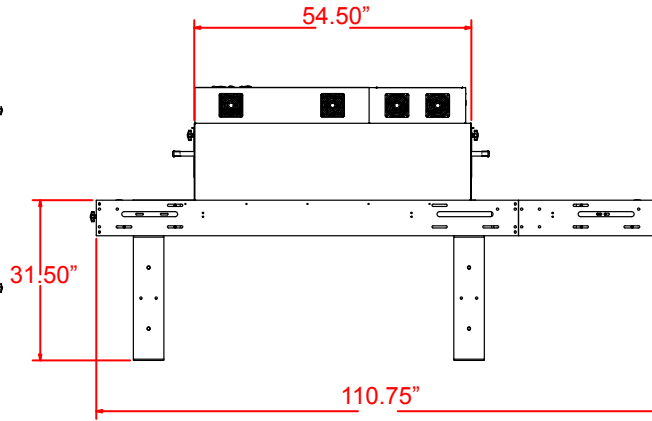

US2X-3609

10" EXHAUST DUCT