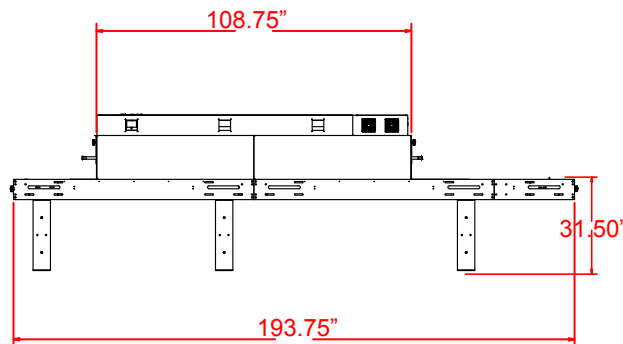

Ultra Sierra

X Series 2

240V, 76A, 1Ø, 4 line
208V, 44A, 3Ø, 4 line

US2X-4811

10" EXHAUST DUCT

US2X-4815

10" EXHAUST DUCT

208V, 66A, 3Ø, 4 line

US2X-6015

10" EXHAUST DUCT

208V, 82A, 3Ø, 4 line