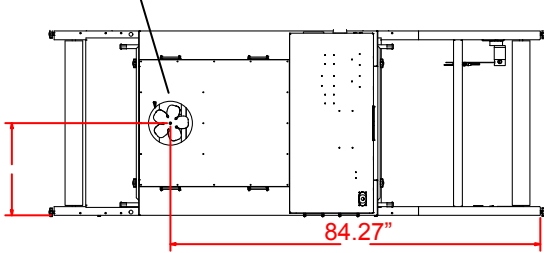

US2X-3609

10" EXHAUST DUCT