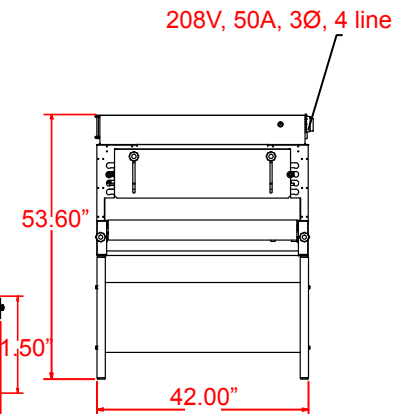

Ultra Sierra

X Series 2

240V, 76A, 1Ø, 4 line
208V, 44A, 3Ø, 4 line

US2X-4811

10" EXHAUST DUCT

US2X-4815

10" EXHAUST DUCT

208V, 66A, 3Ø, 4 line

US2X-6015

10" EXHAUST DUCT

208V, 82A, 3Ø, 4 line