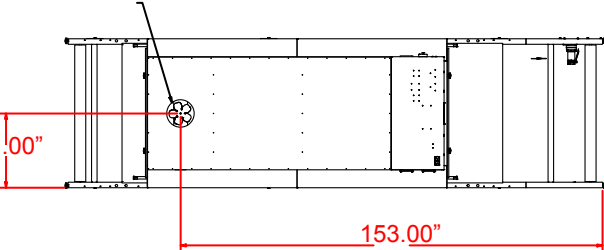

Ultra Sierra

X Series 2

240V, 76A, 1Ø, 4 line
208V, 44A, 3Ø, 4 line

US2X-4811

10" EXHAUST DUCT

US2X-4815

10" EXHAUST DUCT

208V, 66A, 3Ø, 4 line

US2X-6015

10" EXHAUST DUCT

208V, 82A, 3Ø, 4 line