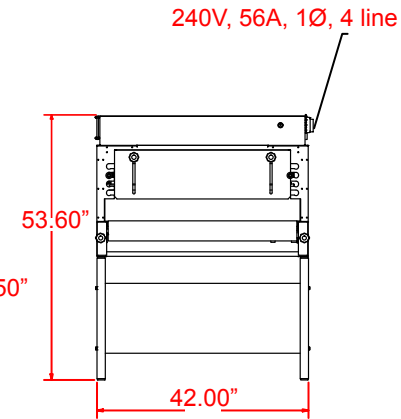

US2X-3611

10" EXHAUST DUCT