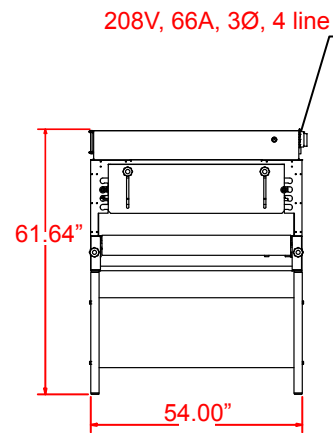

Ultra Sierra

X Series 2

240V, 76A, 1Ø, 4 line
208V, 44A, 3Ø, 4 line

US2X-4811

10" EXHAUST DUCT

US2X-4815

10" EXHAUST DUCT

208V, 66A, 3Ø, 4 line

US2X-6015

10" EXHAUST DUCT

208V, 82A, 3Ø, 4 line