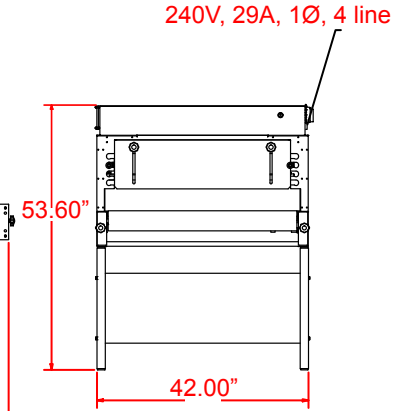

US2X-3609

10" EXHAUST DUCT