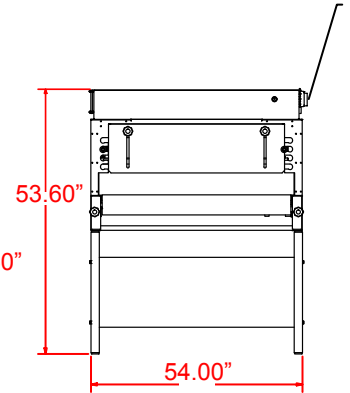

Ultra Sierra

X Series 2

240V, 76A, 1Ø, 4 line
208V, 44A, 3Ø, 4 line

US2X-4811

10" EXHAUST DUCT

US2X-4815

10" EXHAUST DUCT

208V, 66A, 3Ø, 4 line

US2X-6015

10" EXHAUST DUCT

208V, 82A, 3Ø, 4 line