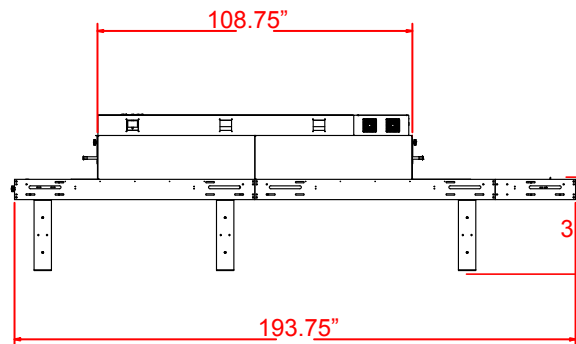

Ultra Sierra

X Series 2

240V, 76A, 1Ø, 4 line
208V, 44A, 3Ø, 4 line

US2X-4811

10" EXHAUST DUCT

US2X-4815

10" EXHAUST DUCT

208V, 66A, 3Ø, 4 line

US2X-6015

10" EXHAUST DUCT

208V, 82A, 3Ø, 4 line