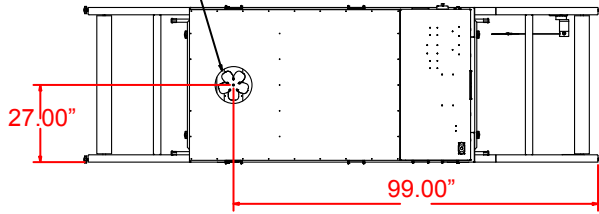

Ultra Sierra

X Series 2

240V, 76A, 1Ø, 4 line
208V, 44A, 3Ø, 4 line

US2X-4811

10" EXHAUST DUCT

US2X-4815

10" EXHAUST DUCT

208V, 66A, 3Ø, 4 line