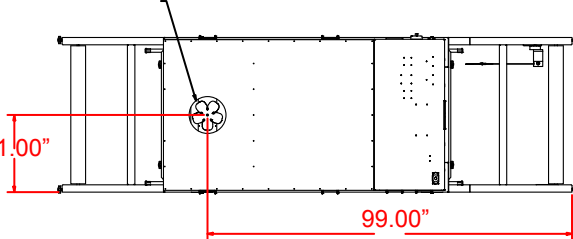

US2X-3611

10" EXHAUST DUCT