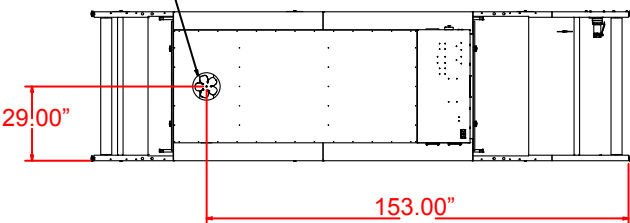

US2X-6015

10" EXHAUST DUCT