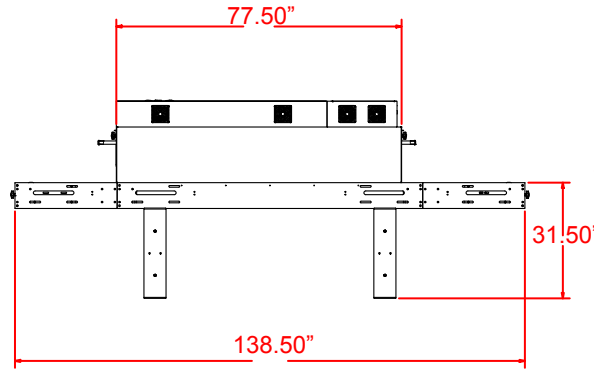

Ultra Sierra

X Series 2

240V, 76A, 1Ø, 4 line
208V, 44A, 3Ø, 4 line

US2X-4811

10" EXHAUST DUCT

US2X-4815

10" EXHAUST DUCT

208V, 66A, 3Ø, 4 line

US2X-6015

10" EXHAUST DUCT

208V, 82A, 3Ø, 4 line