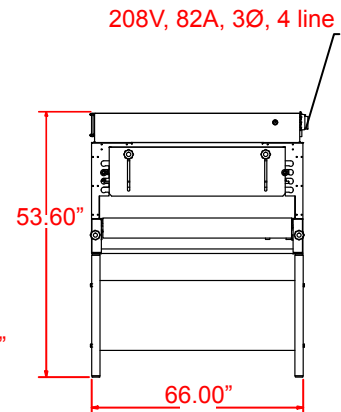

Ultra Sierra

X Series 2

240V, 76A, 1Ø, 4 line
208V, 44A, 3Ø, 4 line

US2X-4811

10" EXHAUST DUCT

US2X-4815

10" EXHAUST DUCT

208V, 66A, 3Ø, 4 line

US2X-6015

10" EXHAUST DUCT

208V, 82A, 3Ø, 4 line